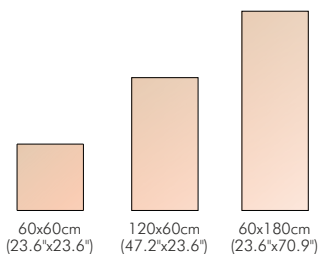

EXAMPLES OF MODELS SIZES AND COMBINATIONS

LIGHTWALLTRAP®

STANDARD SIZES OTHER SIZES AND COMBINATIONS AVAILABLE UNDER REQUEST

MELLOWALLTRAP® ADDSORB® LEAKY FM®

STANDARD SIZES OTHER SIZES AND COMBINATIONS AVAILABLE UNDER REQUEST