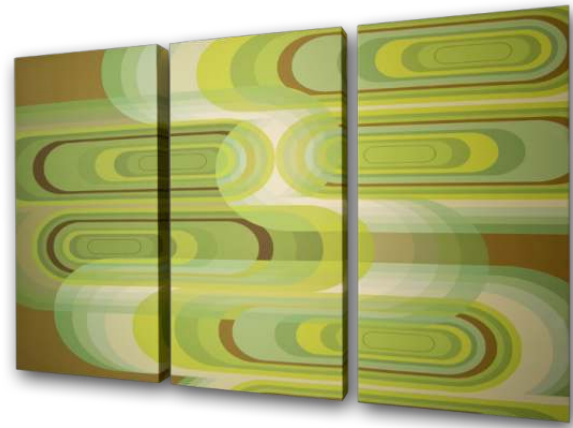

MOTIF®

PRINTED IMAGE FINISHING

ON WOOD

3x Addisorb®
120x60cm
 (47.2"x23.6")

Motif® is a new image printed finishing meant to widen the decorating options on acoustic panels. It can be used on the Addisorb® and LeakyFM® wood-finishing models, while keeping the same acoustic performance as the original models.

Besides the 6 standard wood veneer finishings and the 10 standard coloured wood fibre JOCAVI® colours, Motif® image printed finishing line provides an option for those who want a more personalised solution. The Motif® image printed finishing line offers a sophisticated look with our acoustically perforated woods, which are available in a multitude of design options that perfectly match decor of your space.